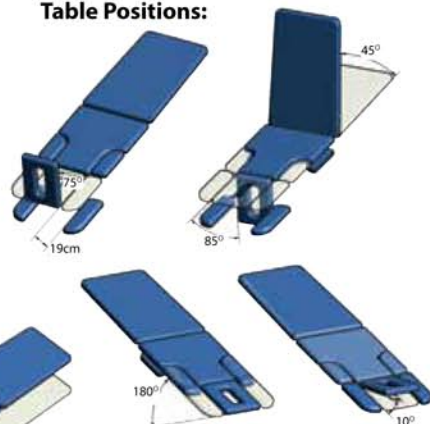

German Gas  
Struts & Motors

**Elite 7-Section (Motorised)**

The most versatile table in the Elite range, this 7-section is the complete table offering all features available in modern table design.

**Features:**

- Lift up and tilt down head section
- Lift up backrest
- Lift up centre section (electric) (postural drainage)
- Unique massage chair headrest design
- Movable arm rests & drop down shoulders

The drop down shoulders allow the therapist to position themselves closer to their client and conduct their treatment without excessive leaning and straining of their own back etc. All lift up sections are controlled by quality gas struts allowing for easy and accurate movement through the full range. This table also comes with an "Elevating Surround Bar", as shown in the above picture. Standard with breathe hole and plug.

**Dimensions:****Table Positions:****Height Range:**

Max 98cm  
Min 55cm

**Specifications:**

Minimum Height:	55cm/21.7"
Maximum Height:	98cm/38.6"
Cushion Width:	60cm/23.6"
Head Section Length:	40cm/15.7"
Mid Section Length:	66cm/26"
Leg Section Length:	89cm/35"
Total Length:	198cm/78"
Head Tilt Angle:	75°-85°
Mid Tilt Angle:	40°
Leg Tilt Angle:	0°/45°
Lift Mechanism:	Electric
Breathing Hole:	1
Retractable Wheels:	Standard x 4
User Weight Rating:	205kg/451lb

**Upholstery Colours:****Maximum User Weight:****Optional Accessories:**

<b>METPAPERHOLD:</b>	Paper Towel Holder & Towel Roll
<b>METUP2570:</b>	70cm/27.6" wide upholstery
<b>METHYDRAULICOPTION:</b>	Hydraulic Pump (only on the Non Postural Drainage Model)
<b>METELITE7NOPD:</b>	Elite 7 Section Table, with no raising mid section. Still comes with an adjustable head and leg sections