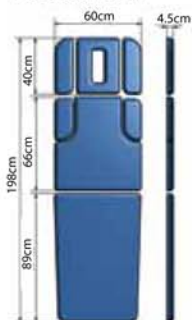

- Lift up and tilt down head section
- Lift up backrest
- Lift up centre section (electric) (postural drainage)
- Unique massage chair headrest design
- Movable arm rests & drop down shoulders

The drop down shoulders allow the therapist to position themselves closer to their client and conduct their treatment without excessive leaning and straining of their own back etc. All lift up sections are controlled by quality gas struts allowing for easy and accurate movement through the full range. This table also comes with an "Elevating Surround Bar", as shown in the above picture. Standard with breathe hole and plug.

**Dimensions:****Table Positions:****Height Range:**

Max 98cm  
Min 55cm

**Specifications:**

Minimum Height:	55cm/21.7"
Maximum Height:	98cm/38.6"
Cushion Width:	60cm/23.6"
Head Section Length:	40cm/15.7"
Mid Section Length:	66cm/26"
Leg Section Length:	89cm/35"
Total Length:	198cm/78"
Head Tilt Angle:	75°-85°
Mid Tilt Angle:	40°
Leg Tilt Angle:	0°/45°
Lift Mechanism:	Electric
Breathing Hole:	1
Retractable Wheels:	Standard x 4
User Weight Rating:	205kg/451lb