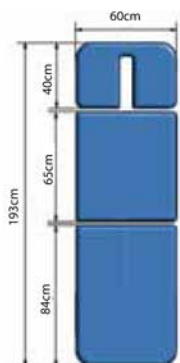

Contact Us:
www.sportstek.net
 Ph: 1300 785 786
 Fax: 1300 785 788
sales@sportstek.net

German Gas
Struts & Motors

Elite Aster

The Elite Aster is suited for heavy manipulation with the top section completely supported by a steel frame. The elongated breathe hole gives complete freedom for patient positioning including pediatrics. This table also features quality actuators, gas struts, Dacron bearings and retractable castors. The Aster also features a 'Surround Elevating Bar'. This wrap-around bar allows the practitioner to activate the height adjustment of the table from position around the table. There is no longer a need to have a separate foot switch that requires to be moved from one side to the other. The foot switch option is however, still available, if required. Standard with face recess hole and plug. User Weight Rating: 205kg/451lb.

Dimensions:

Height Range:

Table Positions:

Specifications:

Minimum Height:	50cm/19.7"
Maximum Height:	96cm/37.8"
Cushion Width:	60cm/23.6"
Head Section Length:	40cm/15.7"
Mid Section Length:	65cm/25.6"
Leg Section Length:	84cm/33"
Total Length:	193cm/76"
Head Tilt Angle:	-75°/10°
Leg Tilt Angle:	-75°/0°
Lift Mechanism:	Electric
Breathing Hole:	1
Retractable Wheels:	Standard x 4
User Weight Rating:	205kg/451lb

Upholstery Colours:

Maximum User Weight:

Optional Accessories:

METGYNSTIRRUP:	Gynae Stirrups
METPAPERHOLD:	Paper Towel Holder & Towel Roll
METUP2570:	70cm/27.6" wide upholstery
METSIDERAIL:	Chrome Side Rail - Long
METSIDERAILPL:	Padded Side Rail - Long
METHYDRAULICOPTION:	Hydraulic Pump