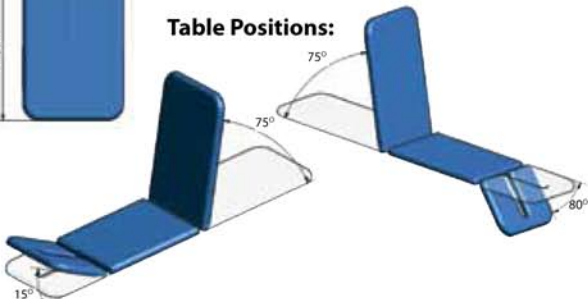

Contact Us:
www.sportstek.net
 Ph: 1300 785 786
 Fax: 1300 785 788
sales@sportstek.net

German Gas
Struts & Motors

Elite Aster

The Elite Aster is suited for heavy manipulation with the top section completely supported by a steel frame. The elongated breathe hole gives complete freedom for patient positioning including pediatrics. This table also features quality actuators, gas struts, Dacron bearings and retractable castors. The Aster also features a 'Surround Elevating Bar'. This wrap-around bar allows the practitioner to activate the height adjustment of the table from position around the table. There is no longer a need to have a separate foot switch that requires to be moved from one side to the other. The foot switch option is however, still available, if required. Standard with face recess hole and plug. User Weight Rating: 205kg/451lb.

Dimensions:

Height Range:

Table Positions:

Specifications:

Minimum Height:	50cm/19.7"
Maximum Height:	96cm/37.8"
Cushion Width:	60cm/23.6"
Head Section Length:	40cm/15.7"
Mid Section Length:	65cm/25.6"
Leg Section Length:	84cm/33"
Total Length:	193cm/76"
Head Tilt Angle:	-75°/10°
Leg Tilt Angle:	-75°/0°
Lift Mechanism:	Electric
Breathing Hole:	1
Retractable Wheels:	Standard x 4
User Weight Rating:	205kg/451lb

Upholstery Colours:

Maximum User Weight:

Optional Accessories:

METGYNSTIRRUP:	Gynae Stirrups
METPAPERHOLD:	Paper Towel Holder & Towel Roll
METUP2570:	70cm/27.6" wide upholstery
METSIDERAIL:	Chrome Side Rail - Long
METSIDERAILPL:	Padded Side Rail - Long
METHYDRAULICOPTION:	Hydraulic Pump