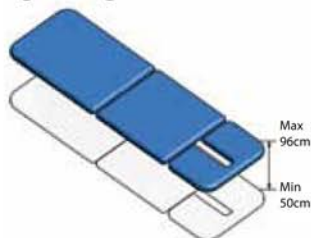

Contact Us:
www.sportstek.net
 Ph: 1300 785 786
 Fax: 1300 785 788
sales@sportstek.net

German Gas
Struts & Motors

Elite Aster

The Elite Aster is suited for heavy manipulation with the top section completely supported by a steel frame. The elongated breathe hole gives complete freedom for patient positioning including pediatrics. This table also features quality actuators, gas struts, Dacron bearings and retractable castors. The Aster also features a 'Surround Elevating Bar'. This wrap-around bar allows the practitioner to activate the height adjustment of the table from position around the table. There is no longer a need to have a separate foot switch that requires to be moved from one side to the other. The foot switch option is however, still available, if required. Standard with face recess hole and plug. User Weight Rating: 205kg/451lb.

Dimensions:

Height Range:

Table Positions:

Specifications:

Minimum Height:	50cm/19.7"
Maximum Height:	96cm/37.8"
Cushion Width:	60cm/23.6"
Head Section Length:	40cm/15.7"
Mid Section Length:	65cm/25.6"
Leg Section Length:	84cm/33"
Total Length:	193cm/76"
Head Tilt Angle:	-75°/10°
Leg Tilt Angle:	-75°/0°
Lift Mechanism:	Electric
Breathing Hole:	1
Retractable Wheels:	Standard x 4
User Weight Rating:	205kg/451lb

Upholstery Colours:

Maximum User Weight:

Optional Accessories:

METGYNSTIRRUP:	Gynae Stirrups
METPAPERHOLD:	Paper Towel Holder & Towel Roll
METUP2570:	70cm/27.6" wide upholstery
METSIDERAIL:	Chrome Side Rail - Long
METSIDERAILPL:	Padded Side Rail - Long
METHYDRAULICOPTION:	Hydraulic Pump