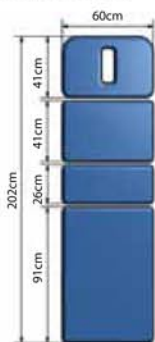

This table comes standard with an "Elevating Surround Bar", as shown in the above picture (for Australian based customers ordering through Ausmedic Australia).

Dimensions:

Table Positions:

Height Range:

Specifications:

| | |
|----------------------|----------------------|
| Minimum Height: | 55cm/21.7" |
| Maximum Height: | 101cm/39.8" |
| Cushion Width: | 60cm/23.6" |
| Head Section Length: | 41cm/16" |
| Mid Section Length: | 41cm/16" - 26cm /10" |
| Leg Section Length: | 91cm/35.8" |
| Total Length: | 202cm/79.5" |
| Head Tilt Angle: | -30°/30° |
| Leg Tilt Angle: | 0°/90° |
| Lift Mechanism: | Electric |
| Breathing Hole: | 1 |
| Retractable Wheels: | Standard x 2 |
| User Weight Rating: | 205kg/451lb |