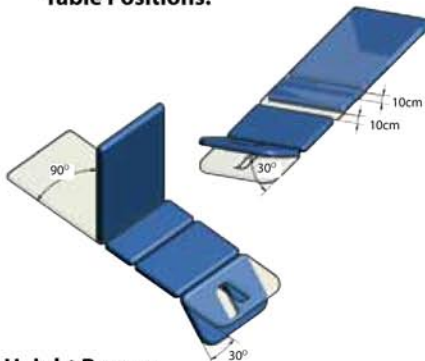

The Elite Traction Table is a state-of-the-art traction table with a four piece top offering two friction free lockable sections as well as a lift up back section with a removable extension bar allowing for seated cervical traction. The design of this table allows for complete freedom in all traction set ups.

This table comes standard with an "Elevating Surround Bar", as shown in the above picture (for Australian based customers ordering through Ausmedic Australia).

Dimensions:

Table Positions:

Height Range:

Specifications:

| | |
|----------------------|----------------------|
| Minimum Height: | 55cm/21.7" |
| Maximum Height: | 101cm/39.8" |
| Cushion Width: | 60cm/23.6" |
| Head Section Length: | 41cm/16" |
| Mid Section Length: | 41cm/16" - 26cm /10" |
| Leg Section Length: | 91cm/35.8" |
| Total Length: | 202cm/79.5" |
| Head Tilt Angle: | -30°/30° |
| Leg Tilt Angle: | 0°/90° |
| Lift Mechanism: | Electric |
| Breathing Hole: | 1 |
| Retractable Wheels: | Standard x 2 |
| User Weight Rating: | 205kg/451lb |