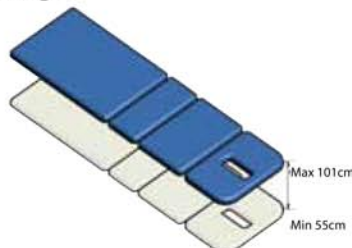

The Elite Traction Table is a state-of-the-art traction table with a four piece top offering two friction free lockable sections as well as a lift up back section with a removable extension bar allowing for seated cervical traction. The design of this table allows for complete freedom in all traction set ups.

This table comes standard with an "Elevating Surround Bar", as shown in the above picture (for Australian based customers ordering through Ausmedic Australia).

Dimensions:

Table Positions:

Height Range:

Specifications:

| | |
|----------------------|----------------------|
| Minimum Height: | 55cm/21.7" |
| Maximum Height: | 101cm/39.8" |
| Cushion Width: | 60cm/23.6" |
| Head Section Length: | 41cm/16" |
| Mid Section Length: | 41cm/16" - 26cm /10" |
| Leg Section Length: | 91cm/35.8" |
| Total Length: | 202cm/79.5" |
| Head Tilt Angle: | -30°/30° |
| Leg Tilt Angle: | 0°/90° |
| Lift Mechanism: | Electric |
| Breathing Hole: | 1 |
| Retractable Wheels: | Standard x 2 |
| User Weight Rating: | 205kg/451lb |