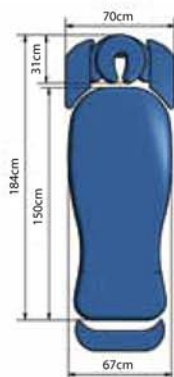

*The wings and footrest come standard in Australia.

German Gas
Struts & Motors

'S' Series Massage Table

The Massage Table has a specially designed head piece that adjusts to suit the face of each patient. The head piece also tilts and the arm rests are located underneath and forward of the head cushion for patient comfort. The table facilitates excellent access to the patients thoracic, and lower spinal regions.

Features:

- The head rest has gas struts to help facilitate movement
- The wings provide a wider surface area beside the head rest for added comfort
- The footrest gives an extra 20cm/7.8" when added, which is ideal for taller patients

Dimensions:

Table Positions:

Height Range:

Specifications:

Minimum Height:	49cm/19.3"
Maximum Height:	93cm/36.6"
Cushion Width:	67cm/26.4"
Head Section Length:	31cm/12.2"
Mid Section Length:	N/A
Leg Section Length:	150cm/59"
Total Length:	184cm/72.4"
Head Tilt Angle:	-45°/10°
Lift Mechanism:	Electric
Breathing Hole:	1
Retractable Wheels:	Standard x 4
User Weight Rating:	205kg/451lb

Upholstery Colours:

Maximum User Weight:

Optional Accessories:

METHYDRAULICOPTION:	Hydraulic Pump
METMASSWINGS:	Removable Wings/Armrests
METMASSFOOT:	Adjustable Length Foot Rest

Contact Us:

www.sportstek.net
Ph: 1300 785 786
Fax: 1300 785 788
sales@sportstek.net