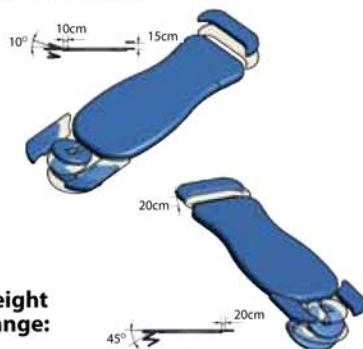

*The wings and footrest come standard in Australia.

German Gas
Struts & Motors

'S' Series Massage Table

The Massage Table has a specially designed head piece that adjusts to suit the face of each patient. The head piece also tilts and the arm rests are located underneath and forward of the head cushion for patient comfort. The table facilitates excellent access to the patients thoracic, and lower spinal regions.

Features:

- The head rest has gas struts to help facilitate movement
- The wings provide a wider surface area beside the head rest for added comfort
- The footrest gives an extra 20cm/7.8" when added, which is ideal for taller patients

Dimensions:

Table Positions:

Height Range:

Specifications:

Minimum Height:	49cm/19.3"
Maximum Height:	93cm/36.6"
Cushion Width:	67cm/26.4"
Head Section Length:	31cm/12.2"
Mid Section Length:	N/A
Leg Section Length:	150cm/59"
Total Length:	184cm/72.4"
Head Tilt Angle:	-45°/10°
Lift Mechanism:	Electric
Breathing Hole:	1
Retractable Wheels:	Standard x 4
User Weight Rating:	205kg/451lb