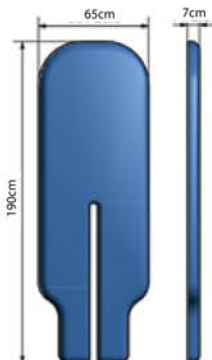

In addition all models give complete and unrestricted access for a range of patient treatments.

Comes with four wheels, as standard. User Weight Rating: 205kg/451lb.

Specifications:

Minimum Height:	51cm/20"
Maximum Height:	86cm/33.9"
Cushion Width:	65cm/25.6"
Head Section Length:	N/A
Mid Section Length:	N/A
Leg Section Length:	190cm/74.8"
Total Length (+ Footplate):	200cm/78.7"
Tilt Angle:	0°/90°
Lift Mechanism:	Electric
Breathing Hole:	0
Wheels:	4 Braked
Tilting Mechanism:	Electric
User Weight Rating:	205kg/451lb

Dimensions:

Table Positions:

Height Range:

Upholstery Colours:

Maximum User Weight:

Optional Accessories:

METTILTSTRSET:	Extra Set of Straps
METTORSO:	Torso Supports
METTILTTRAY:	Activity Tray (for hand related activity)
METTILTSFOOT:	Single Footplate