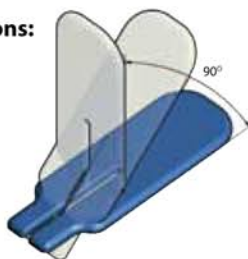

In addition all models give complete and unrestricted access for a range of patient treatments.

Comes with four wheels, as standard. User Weight Rating: 205kg/451lb.

Specifications:

Minimum Height:	51cm/20"
Maximum Height:	86cm/33.9"
Cushion Width:	65cm/25.6"
Head Section Length:	N/A
Mid Section Length:	N/A
Leg Section Length:	190cm/74.8"
Total Length (+ Footplate):	200cm/78.7"
Tilt Angle:	0°/90°
Lift Mechanism:	Electric
Breathing Hole:	0
Wheels:	4 Braked
Tilting Mechanism:	Electric
User Weight Rating:	205kg/451lb

Dimensions:

Table Positions:

Height Range:

Upholstery Colours:

Maximum User Weight:

Optional Accessories:

METTILTSTRSET:	Extra Set of Straps
METTORSO:	Torso Supports
METTILTTRAY:	Activity Tray (for hand related activity)
METTILTSFOOT:	Single Footplate